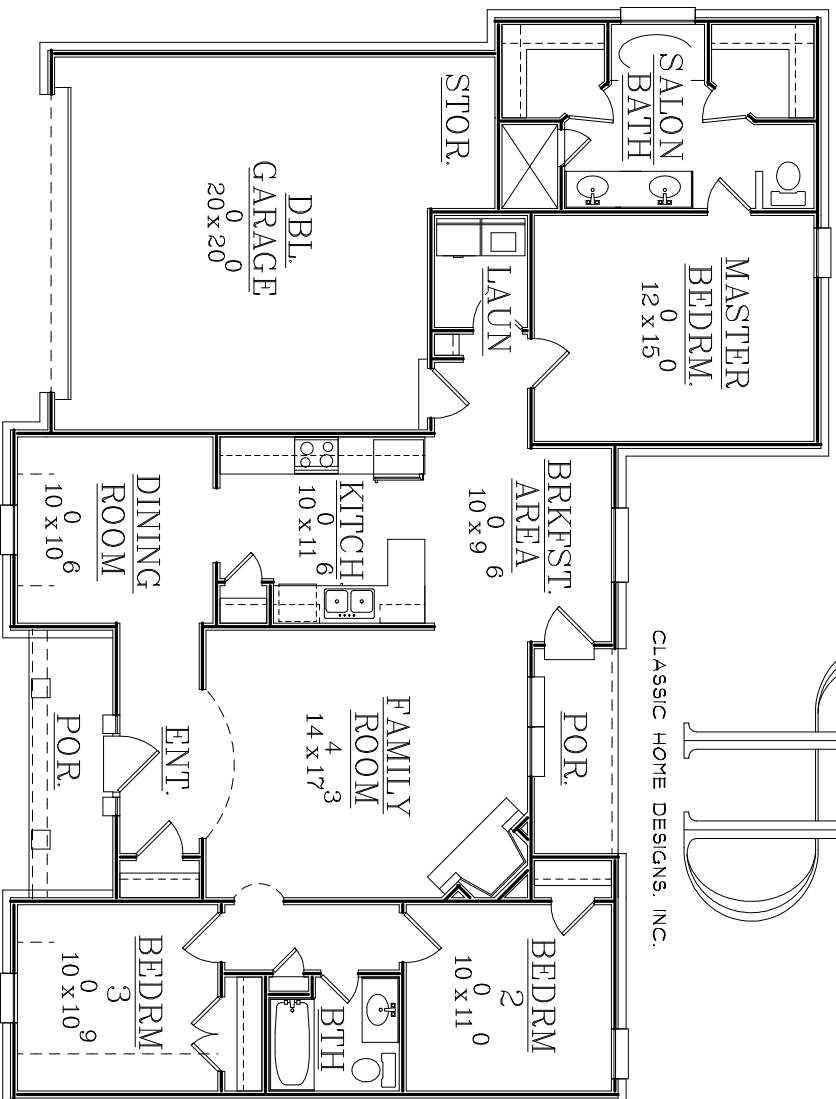

CLASSIC HOME DESIGNS, INC.

COPYRIGHT © 1997 CLASSIC HOME DESIGNS

HEATED DOWN: 1454 SQ FT	PLAN: A088	GARAGE & STOR: 447 SQ FT
TOTAL HEATED: 1454 SQ FT		PORCHES: 80 SQ FT
		OVERALLS:
		WIDTH: 59'-0" DEPTH: 45'-0"