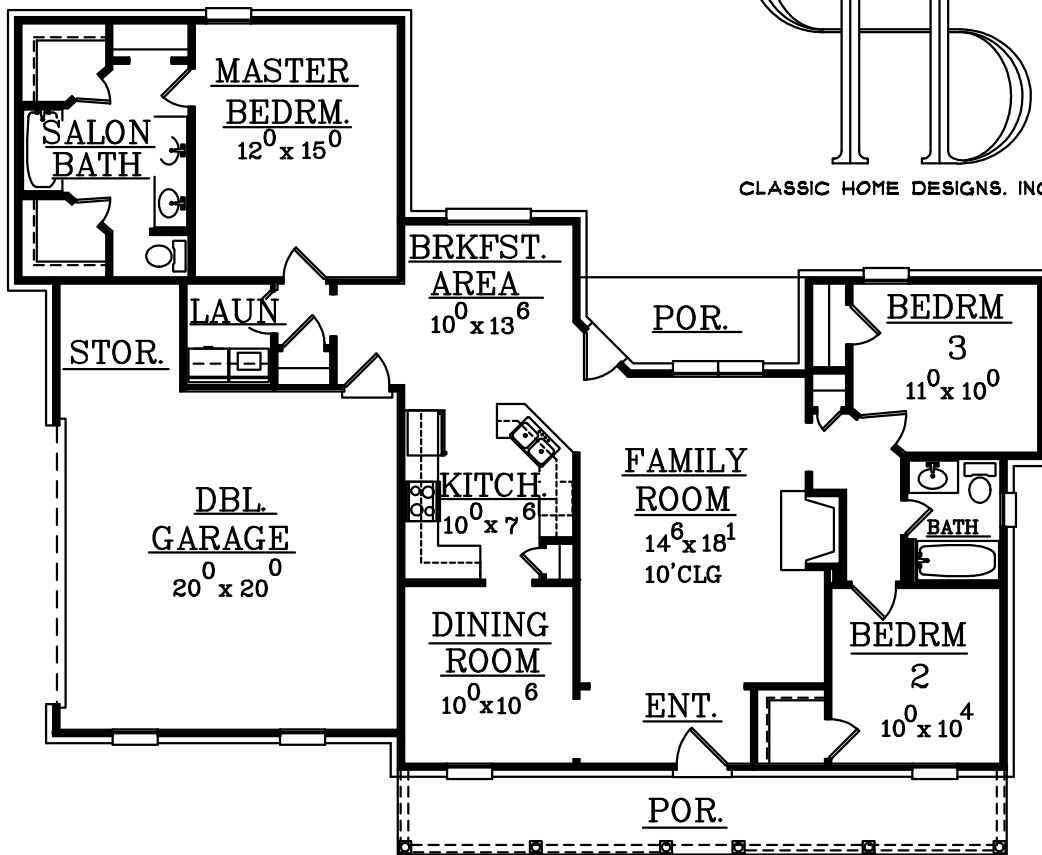

CLASSIC HOME DESIGNS, INC.

COPYRIGHT © 1996 CLASSIC HOME DESIGNS

HEATED DOWN: 1480 SQ FT

TOTAL HEATED: 1480 SQ FT

PLAN:
A051C

GARAGE & STOR: 463 SQ FT
PORCHES: 250 SQ FT

OVERALLS:
WIDTH: 62'-0" DEPTH: 52'-0"