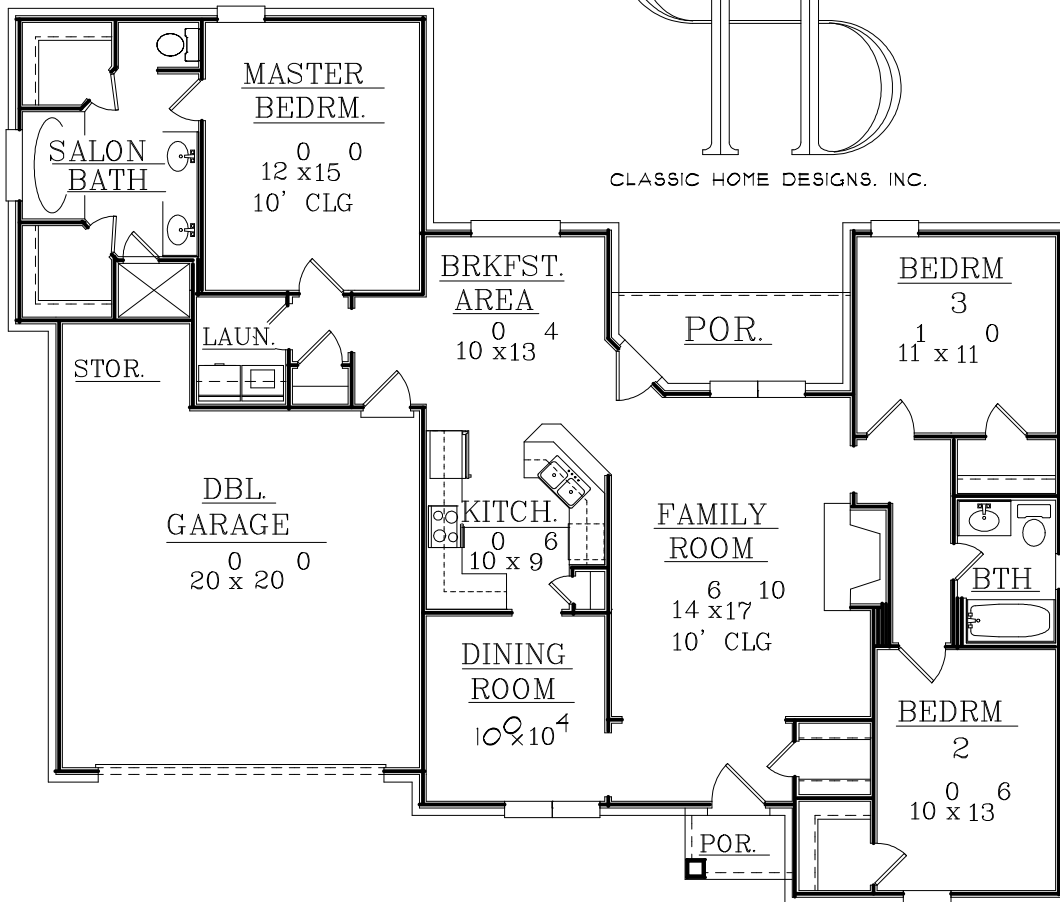

CLASSIC HOME DESIGNS, INC.

COPYRIGHT © 1995 CLASSIC HOME DESIGNS

HEATED DOWN: 1582 SQ FT

TOTAL HEATED: 1582 SQ FT

PLAN:  
A051B

GARAGE & STOR: 422 SQ FT  
PORCHES: 100 SQ FT

OVERALLS:  
WIDTH: 60'-0" DEPTH: 51'-0"