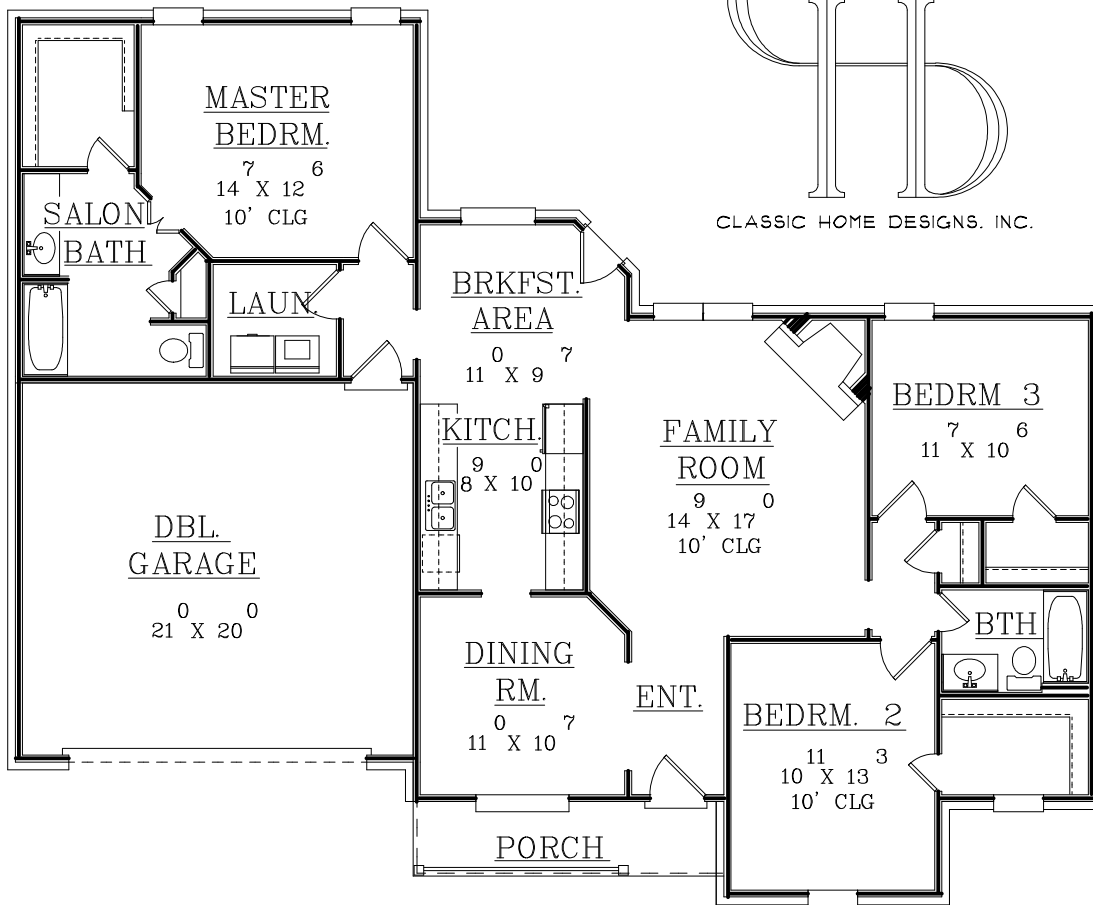

CLASSIC HOME DESIGNS, INC.

COPYRIGHT © 1995 CLASSIC HOME DESIGNS

HEATED DOWN: 1564 SQ FT

PLAN:
A049

GARAGE & STOR: 434 SQ FT
PORCHES: 68 SQ FT

TOTAL HEATED: 1564 SQ FT

OVERALLS:
WIDTH: 60'-0" DEPTH: 49'-0"