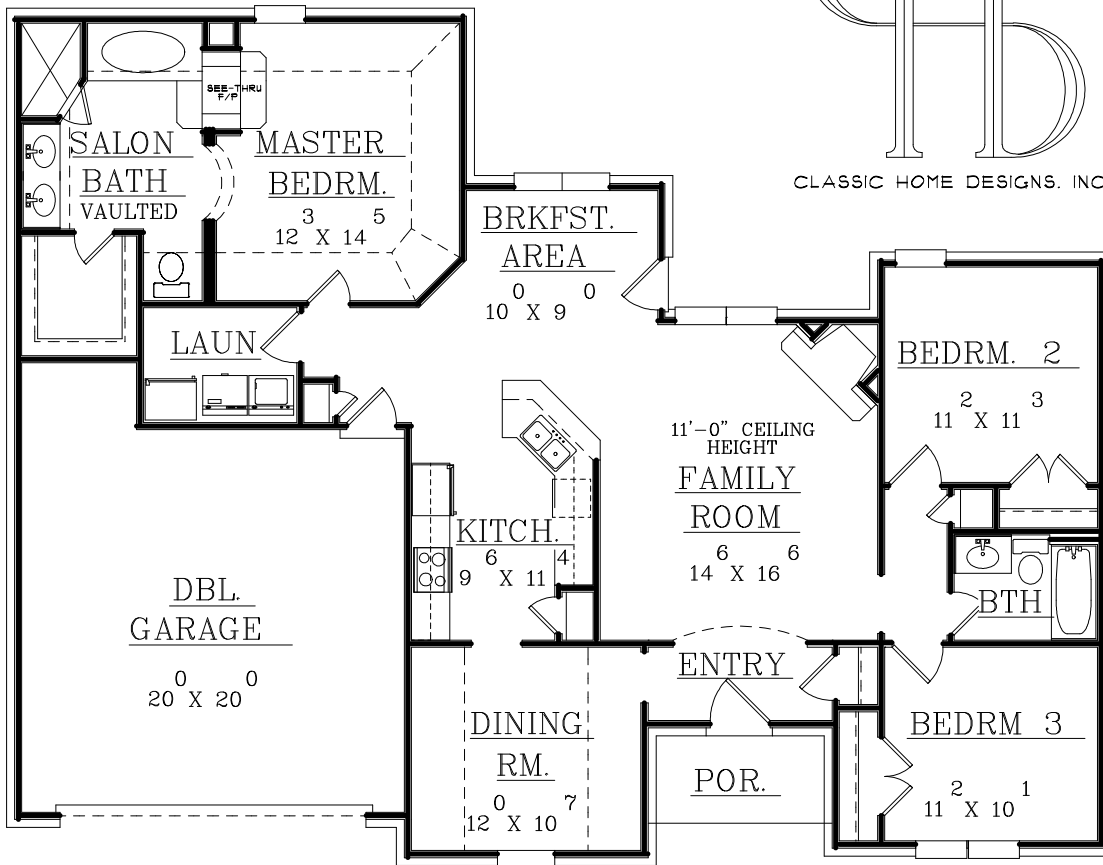

CLASSIC HOME DESIGNS, INC.

COPYRIGHT © 1995 CLASSIC HOME DESIGNS

HEATED DOWN: 1539 SQ FT

PLAN:

GARAGE & STOR: 437 SQ FT
PORCHES: 50 SQ FT

TOTAL HEATED: 1539 SQ FT

AO41B

OVERALLS:

WIDTH: 58'-0" DEPTH: 45'-0"